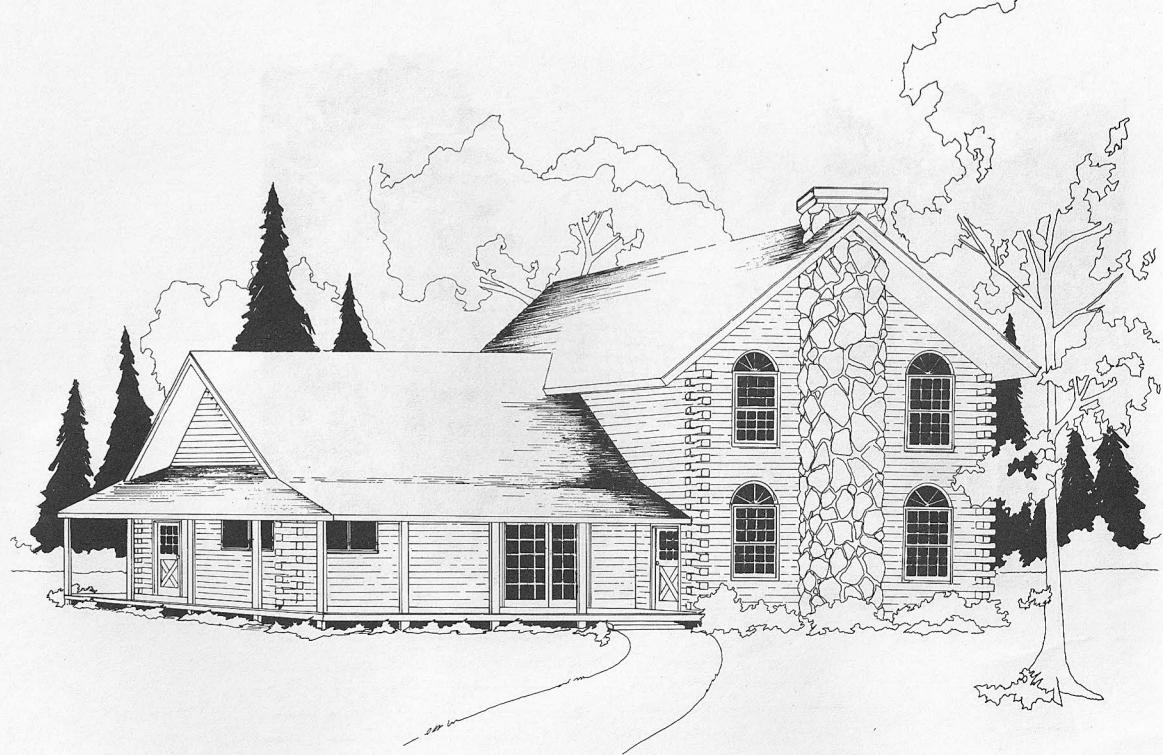

# Country Squire

1,640 Sq. Ft.

2 Bedrooms, Balcony Area, 2 & 1/2 Baths

\*Exposed Beam Rafters Provided  
Over 2 Story Section Only