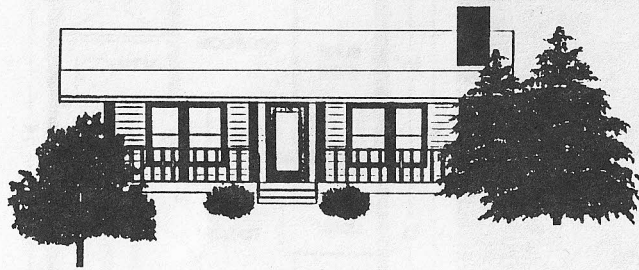

# WEEKEND CABIN SERIES

If you are seeking designs for a small weekend cabin, American Log Homes would like to offer these suggested floor plans. Their sizes range from 572 sq. ft. to 864 sq. ft. They may be customized to your own specifications or you may submit your own custom floor plan. Please consult your nearest American Log Home representative or one of our main offices for custom prices on the weekend cabins.

## Meramec

600 Sq. Ft.

## Osage

572 Sq. Ft.

## Huzzah

600 Sq. Ft.